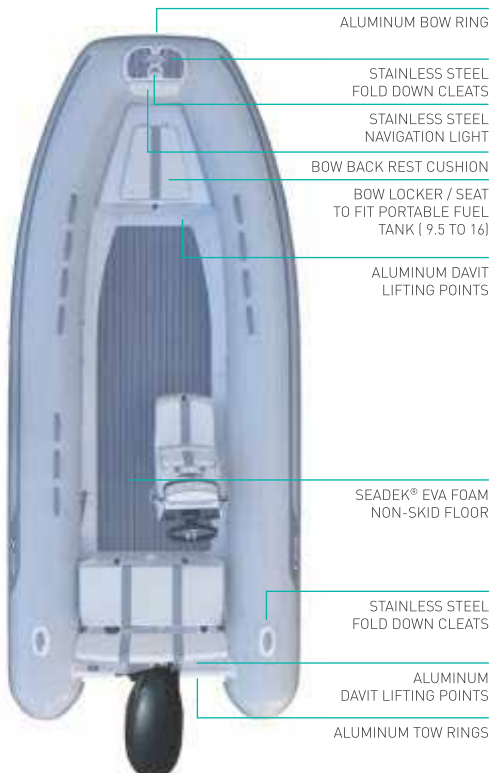

Alumina

ALX

Aluminum console tenders

EVERY AB INFLATABLE BOAT IS BACKED BY A TEN-YEAR LIMITED WARRANTY. SEE YOUR DEALER FOR DETAILS.

ALUMINA 16 ALX | MAIN FEATURES AND OPTIONAL EQUIPMENT

9.5 ALX

OVERALL LENGTH	9' 6" / 2,90m
OVERALL BEAM	5' 6" / 1,68m
INSIDE LENGTH	6' 11" / 2,11m
INSIDE BEAM	2' 6" / 0,76m
TUBE DIAMETER	17" / 0,43m
PERSON CAPACITY	5
WEIGHT	236lbs / 107kg
RECOMMENDED HP	15
MAXIMUM HP	25
SHAFT LENGTH	20" / 50,8cm

10 ALX

OVERALL LENGTH	10' 6" / 3,19m
OVERALL BEAM	5' 6" / 1,68m
INSIDE LENGTH	7' 6" / 2,30m
INSIDE BEAM	2' 8" / 0,81m
TUBE DIAMETER	17" / 0,43m
PERSON CAPACITY	5
WEIGHT	255lbs / 116kg
RECOMMENDED HP	15
MAXIMUM HP	25
SHAFT LENGTH	20" / 50,8cm

11 ALX

OVERALL LENGTH	11' 6" / 3,50m
OVERALL BEAM	5' 7" / 1,70m
INSIDE LENGTH	8' 6" / 2,60m
INSIDE BEAM	2' 8" / 0,81m
TUBE DIAMETER	17" / 0,43m
PERSON CAPACITY	5
WEIGHT	284lbs / 129kg
RECOMMENDED HP	20
MAXIMUM HP	30
SHAFT LENGTH	20" / 50,8cm

PICTURE A
BOW LOCKER / SEAT WITH FITTED PORTABLE FUEL TANK (9.5 TO 16)

A

PICTURE B
ALL ALX MODELS INCLUDE THE CUSHION ON THE BOW STEP

B

15 ALX

16 ALX

18 ALX

OVERALL LENGTH	15' / 4,57m
OVERALL BEAM	6' 9" / 2,06m
INSIDE LENGTH	11' 8" / 3,55m
INSIDE BEAM	3' 4" / 1,03m
TUBE DIAMETER	19" / 0,48m
PERSON CAPACITY	9
WEIGHT	481lbs / 218kg
RECOMMENDED HP	50
MAXIMUM HP	60
SHAFT LENGTH	20" / 50,8cm