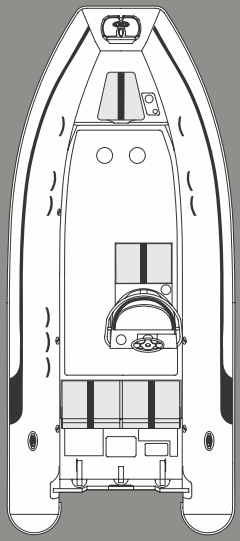

OVERALL LENGTH	13' / 3,96m
OVERALL BEAM	6' 7" / 2,00m
INSIDE LENGTH	9' 10" / 3,00m
INSIDE BEAM	3' 3" / 0,99m
TUBE DIAMETER	18" / 0,46m
PERSON CAPACITY	7
WEIGHT	386lbs / 175kg
RECOMMENDED HP	30
MAXIMUM HP	40
SHAFT LENGTH	20" / 50,8cm

OVERALL LENGTH	14' / 4,27m
OVERALL BEAM	6' 7" / 2,00m
INSIDE LENGTH	10' 10" / 3,30m
INSIDE BEAM	3' 3" / 0,99m
TUBE DIAMETER	19" / 0,48m
PERSON CAPACITY	8
WEIGHT	408lbs / 185kg
RECOMMENDED HP	40
MAXIMUM HP	50
SHAFT LENGTH	20" / 50,8cm

PICTURE A
BOW LOCKER / SEAT WITH FITTED PORTABLE FUEL TANK (9.5 TO 16)

A

PICTURE B
ALL ALX MODELS INCLUDE THE CUSHION ON THE BOW STEP

B

15 ALX

16 ALX

18 ALX

OVERALL LENGTH	15' / 4,57m
OVERALL BEAM	6' 9" / 2,06m
INSIDE LENGTH	11' 8" / 3,55m
INSIDE BEAM	3' 4" / 1,03m
TUBE DIAMETER	19" / 0,48m
PERSON CAPACITY	9
WEIGHT	481lbs / 218kg
RECOMMENDED HP	50
MAXIMUM HP	60
SHAFT LENGTH	20" / 50,8cm

OVERALL LENGTH	16' / 4,88m
OVERALL BEAM	7' / 2,14m
INSIDE LENGTH	13' 2" / 3,85m
INSIDE BEAM	3' 6" / 1,08m
TUBE DIAMETER	20" / 0,51m
PERSON CAPACITY	10
WEIGHT	534lbs / 242kg
RECOMMENDED HP	50
MAXIMUM HP	70
SHAFT LENGTH	20" / 50,8cm