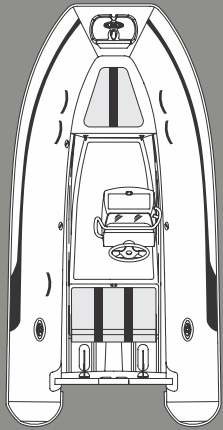

12 ALX

13 ALX

14 ALX

OVERALL LENGTH	12' / 3,66m
OVERALL BEAM	6' 1" / 1,85m
INSIDE LENGTH	8' 10" / 2,70m
INSIDE BEAM	2' 11" / 0,89m
TUBE DIAMETER	18" / 0,46m
PERSON CAPACITY	6
WEIGHT	315lbs / 143kg
RECOMMENDED HP	25
MAXIMUM HP	30
SHAFT LENGTH	20" / 50,8cm

OVERALL LENGTH	13' / 3,96m
OVERALL BEAM	6' 7" / 2,00m
INSIDE LENGTH	9' 10" / 3,00m
INSIDE BEAM	3' 3" / 0,99m
TUBE DIAMETER	18" / 0,46m
PERSON CAPACITY	7
WEIGHT	386lbs / 175kg
RECOMMENDED HP	30
MAXIMUM HP	40
SHAFT LENGTH	20" / 50,8cm

OVERALL LENGTH	14' / 4,27m
OVERALL BEAM	6' 7" / 2,00m
INSIDE LENGTH	10' 10" / 3,30m
INSIDE BEAM	3' 3" / 0,99m
TUBE DIAMETER	19" / 0,48m
PERSON CAPACITY	8
WEIGHT	408lbs / 185kg
RECOMMENDED HP	40
MAXIMUM HP	50
SHAFT LENGTH	20" / 50,8cm

15 ALX

16 ALX

18 ALX

OVERALL LENGTH	15' / 4,57m
OVERALL BEAM	6' 9" / 2,06m
INSIDE LENGTH	11' 8" / 3,55m
INSIDE BEAM	3' 4" / 1,03m
TUBE DIAMETER	19" / 0,48m
PERSON CAPACITY	9
WEIGHT	481lbs / 218kg
RECOMMENDED HP	50
MAXIMUM HP	60
SHAFT LENGTH	20" / 50,8cm

OVERALL LENGTH	16' / 4,88m
OVERALL BEAM	7' / 2,14m
INSIDE LENGTH	13' 2" / 3,85m
INSIDE BEAM	3' 6" / 1,08m
TUBE DIAMETER	20" / 0,51m
PERSON CAPACITY	10
WEIGHT	534lbs / 242kg
RECOMMENDED HP	50
MAXIMUM HP	70
SHAFT LENGTH	20" / 50,8cm

OVERALL LENGTH	18' / 5,49m
OVERALL BEAM	7' 10" / 2,40m
INSIDE LENGTH	14' 8" / 4,47m
INSIDE BEAM	4' 3" / 1,30m
TUBE DIAMETER	21" / 0,53m
PERSON CAPACITY	12
WEIGHT	895lbs / 406kg
RECOMMENDED HP	90
MAXIMUM HP	115
SHAFT LENGTH	25" / 63,5cm